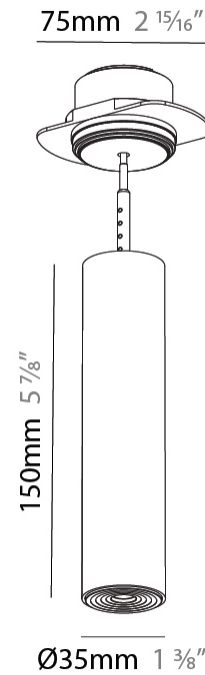

GENERAL

Series: Studio Collection
Subseries: Studio Collection 1
Partner: Prolicht
Division: Architectural
Installation: Suspension
Product Type: Pendant
Mounting Location: Ceiling
Light Distribution: Direct

PHYSICAL

Shape: Cylinder
Diameter (mm): 35
Diameter (in): 1 3/8
Height (mm): 150
Depth (mm): 45
Height (in): 5 7/8
Depth (in): 1 3/4
Weight (kg): 0.38
Fixture Finish: SSR / BKV / CWI / CRY / HAB / UFT / ITA / RUA / FTG / MYG / LOD / PUS / FRO / FUP / KIA / POP / BLS / SPG / MEY / GOH / CHC / COM / ABZ / JAG / OBR / MOS / ROR
Accent Finish: ALU / PBR
Fixture Material: Extruded Aluminum
Cut-out Measurements: 45mm/1 3/4" Diameter

ELECTRICAL

Lamp Type: LED (Zhaga Standard)
Input Wattage (W): 6
Total Output Wattage (W): 5.4
Dimming: Tri-Mode (Non-Dimming and Phase Dimming (120Vac only) and 0-10V Dimming)
Driver Included: No
Driver Location: Remote
Driver Type: Constant Current - Universal
Driver Class: Class 2
Housing: ENCP3
Input Voltage (V): 120 - 277
Constant Current (MA): 500

LED

Color Temperature (°K): 2700 / 3000 / 3500 / 4000
Max. Delivered Lumen (lm): 310 / 328 / 347 / 356
Nominal Lumen (lm): 460 / 487 / 514 / 528
CRI: >90 CRI
Lamp Life (hrs): 50000

OPTICAL

Beam Angle: 32 / 58

RATINGS AND CERTIFICATIONS

Certified By: CSA Certified to UL and CSA Standards
IP rating: IP40

PROJECT
TYPE
SPECIFIER
QUANTITY
DATE